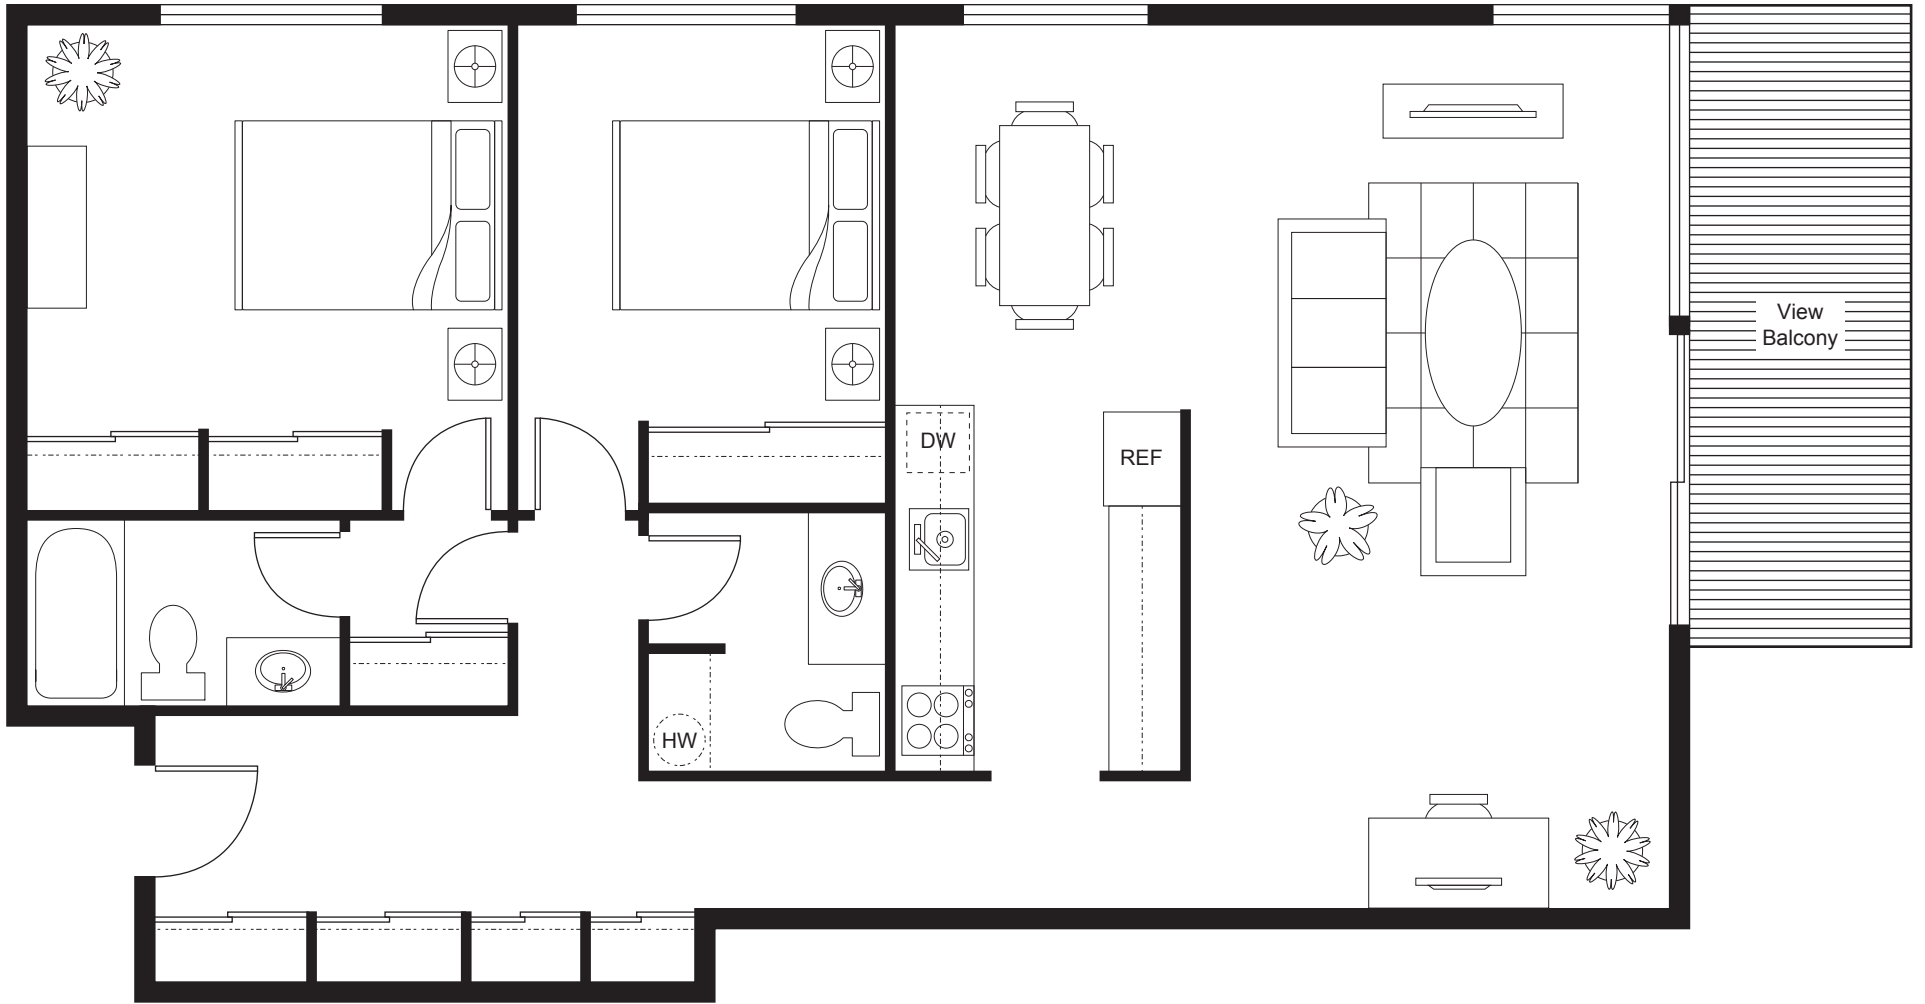

Residence: Glacier Vista **Type:** 1 Bedroom **Approximate Square Footage:** 841* (Balcony: 111)* *All dimensions and sizes are approximate. Scale: 3/16"=1'-0"

Residence: Glacier Vista **Type:** 2 Bedroom **Approximate Square Footage:** 1,150 (Balcony: 111)* *All dimensions and sizes are approximate. Scale: 3/16"=1'-0"