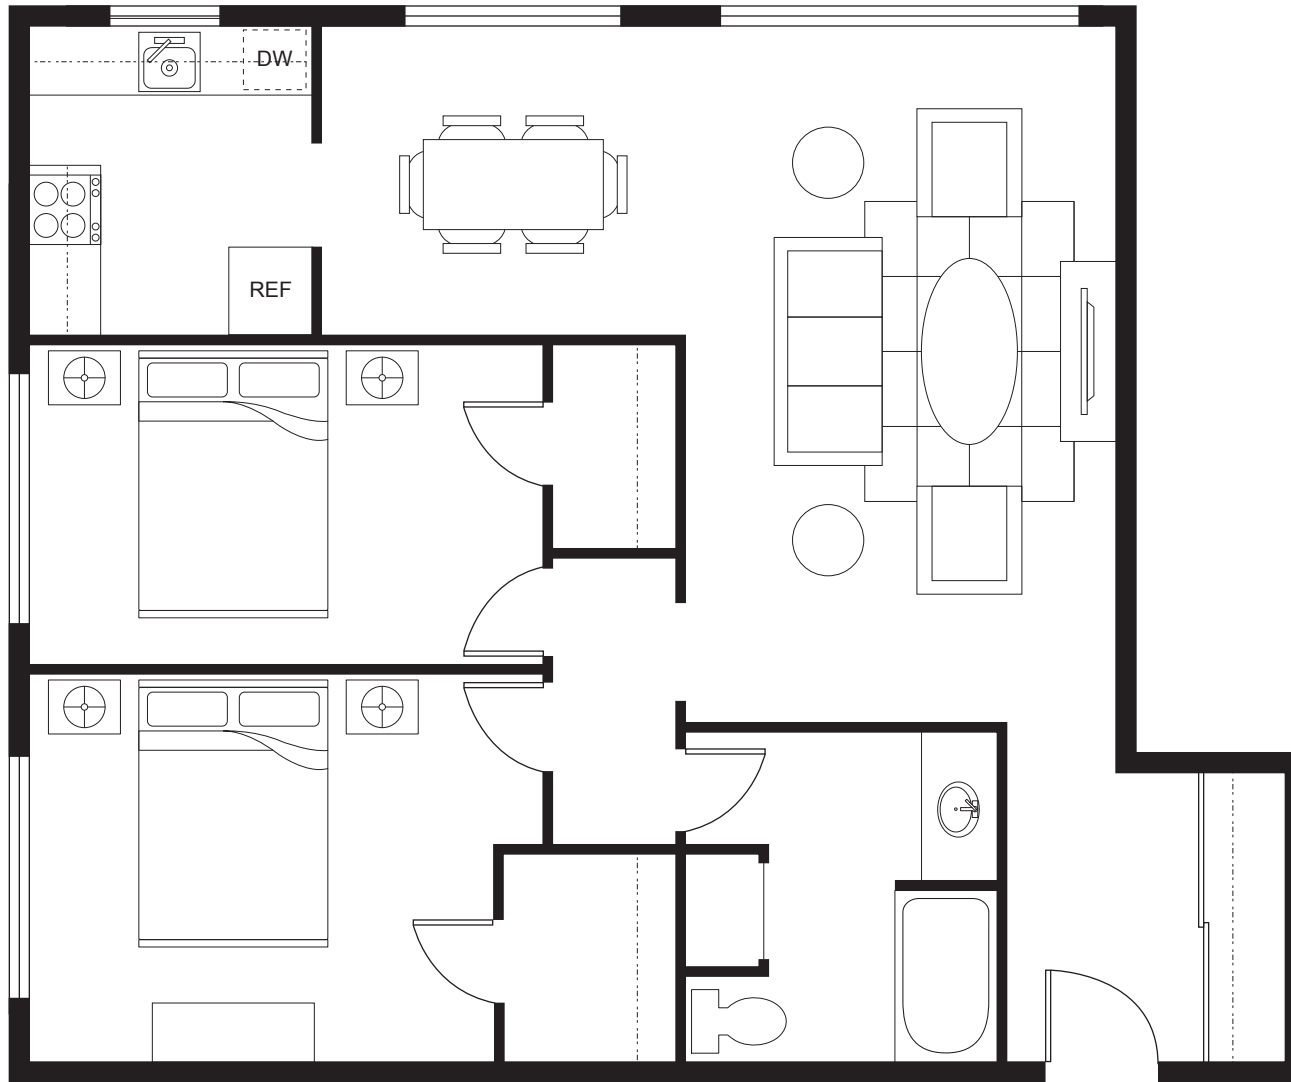

**Residence:** Westwood    **Type:** 1 Bedroom    **Approximate Square Footage:** 612\*

\*All dimensions and sizes are approximate. Scale: 3/16"=1'-0"

\*\*W/D: Not in all units.

**Residence:** Westwood    **Type:** 2 Bedroom    **Approximate Square Footage:** 930\*

\*All dimensions and sizes are approximate. Scale: 3/16"=1'-0"